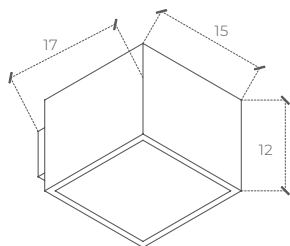

# Sottosopra

cod. 170/L  
cod. 175/S  
cod. 176/R  
cod. 177/B

LED 2x14W

cod. 178/B  
cod. 179/L  
cod. 180/R  
cod. 181/S

LED 3x14W

Lampada a parete a luce diretta-indiretta,  
in acciaio inox lucido, satinato, ruggine e bianco, vetro satinato.

Wall lamp with direct-indirect lighting  
in polished, in brushed stainless steel, in iron-rust and white,  
frosted glass.

kg. 1,45

vetro incluso /  
glass included  
cod. 503

**B**

/Bianco RAL 9003

**L**