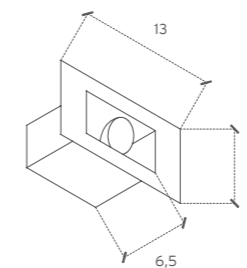

B
/Bianco RAL 9003

S
/Satinato

R
/Ruggine