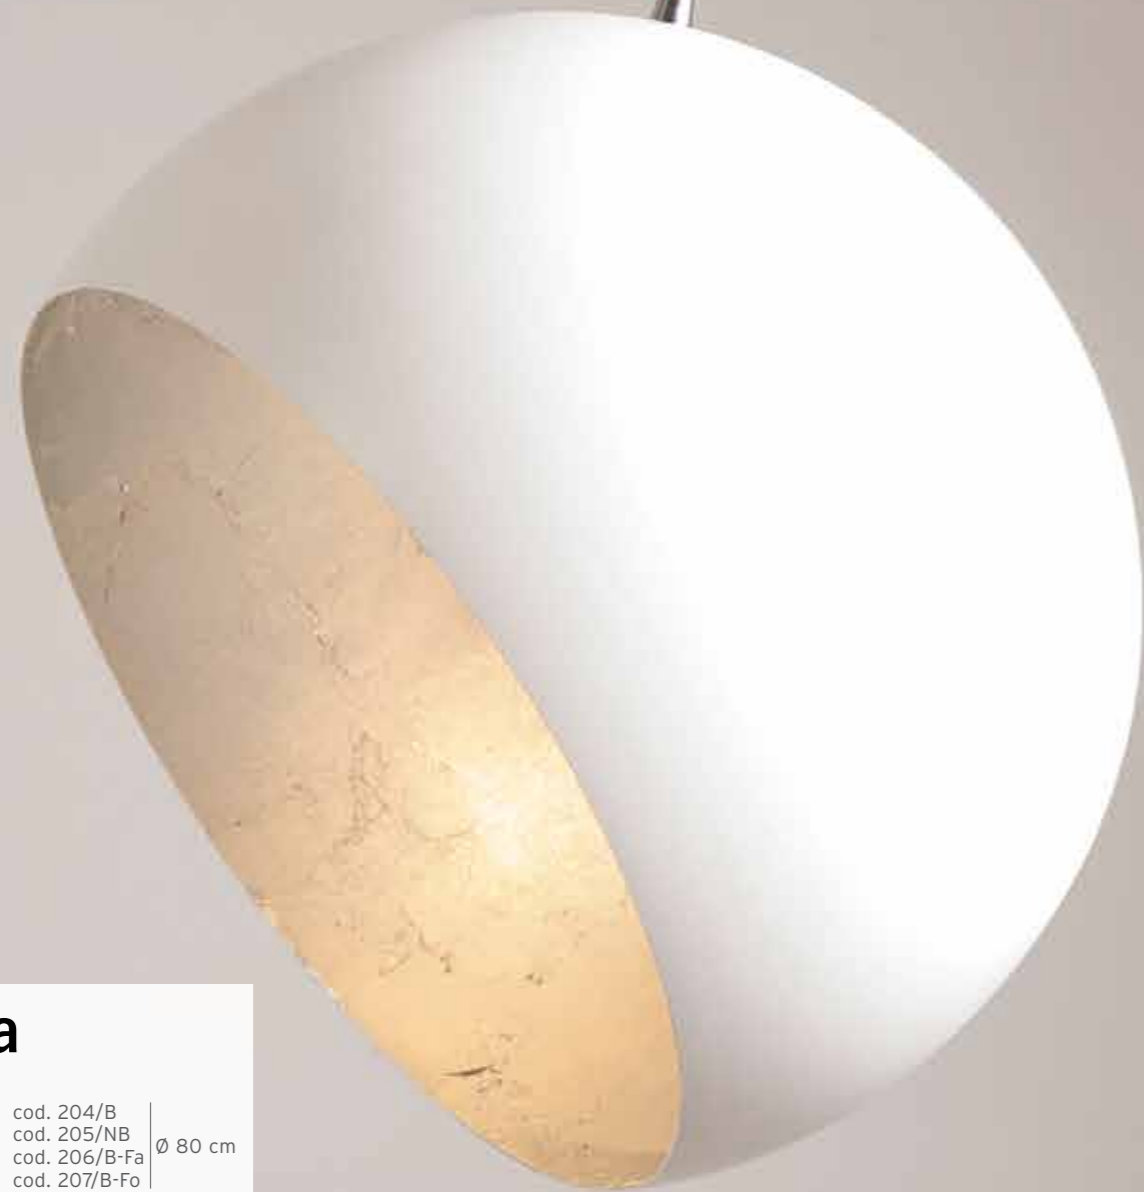

malombra

cod. 194/B
cod. 195/NB
cod. 197/B-Fa
cod. 198/B-Fo

∅ 40 cm

cod. 204/B
cod. 205/NB
cod. 206/B-Fa
cod. 207/B-Fo

∅ 80 cm

Lampada a sospensione bianca, nero/bianca, bianca/foglia d'oro e bianca/foglia d'argento

Suspension lamp in white, black/white, white/gold and in white/silver

kg. 10