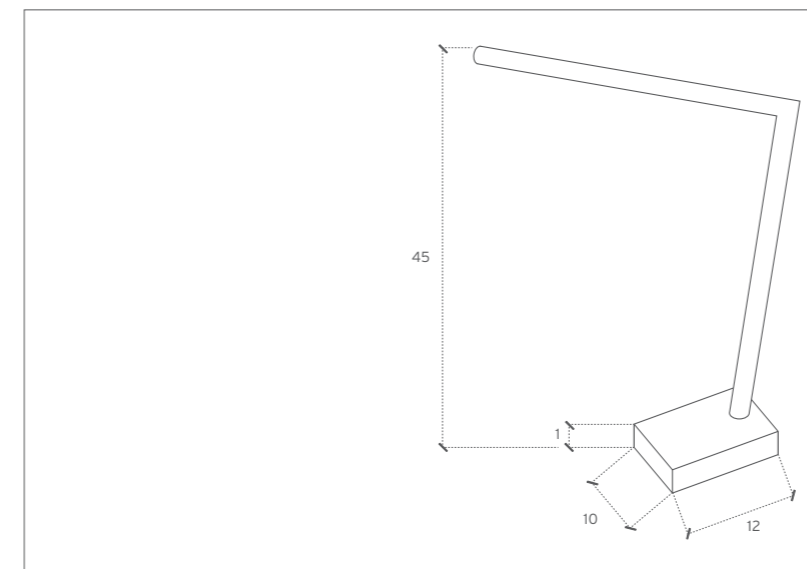

elle

cod. 325

Lampada da tavolo con LED integrato 4,2W  
in acciaio inox lucido e base bianca

Table lamp with integrated LED 4,2w  
in polished stainless steel and white base

kg. 2

LED 4,2W   IP20   