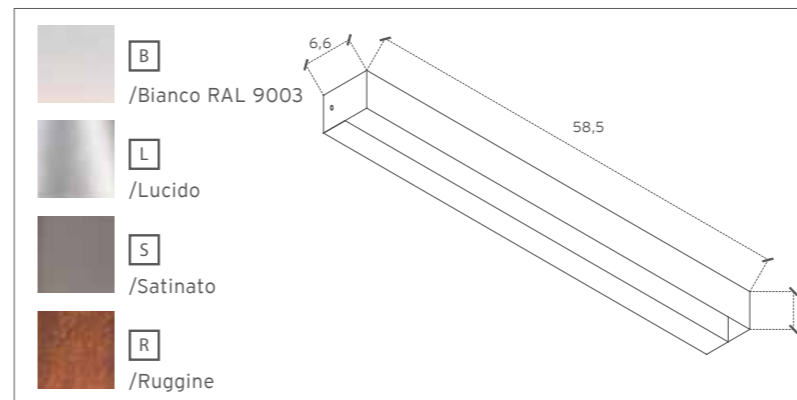

ticinque 24

cod. 800/S
cod. 801/L
cod. 802/B
cod. 803/R

Lampada da parete per interni in acciaio inox lucido, satinato,
nella finitura bianco o ruggine

Indoor wall lamp fixed with a base in stainless steel.
Available in polished or brushed stainless steel, in rust effect or in white

kg. 1,55