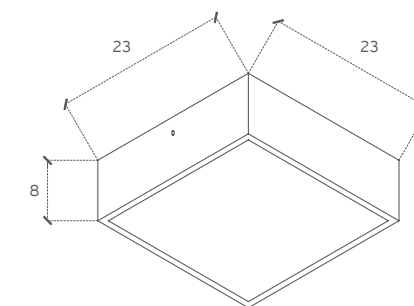

vetro incluso /
glass included
cod. 504

B
/Bianco RAL 9003

L
/Lucido

S
/Satinato

R
/Ruggine