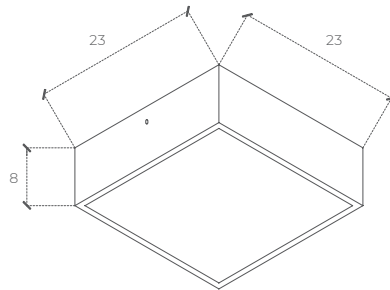

Dino

cod. 121/L
cod. 122/S
cod. 128/B
cod. 137/R
emergency kit dino cod. 1121

Apparecchio d'illuminazione per installazione a parete o soffitto in acciaio inox lucido, satinato, nella finitura ruggine o bianco; vetro satinato. Disponibile con kit emergenza 26W G24-q3.

Wall or ceiling luminaire with double emission, in polished, brushed, rust, or white steel and frosted glasses. Emergency kit available 26W G24-q3.

kg. 2,06

vetro incluso /
glass included
cod. 504

B

/Bianco RAL 9003

L

/Lucido

S

/Satinato

R

/Ruggine

E27 220V

emergency
kit dino

Battery
5x1.4A NiCd
Duration 1h15min
1x26W