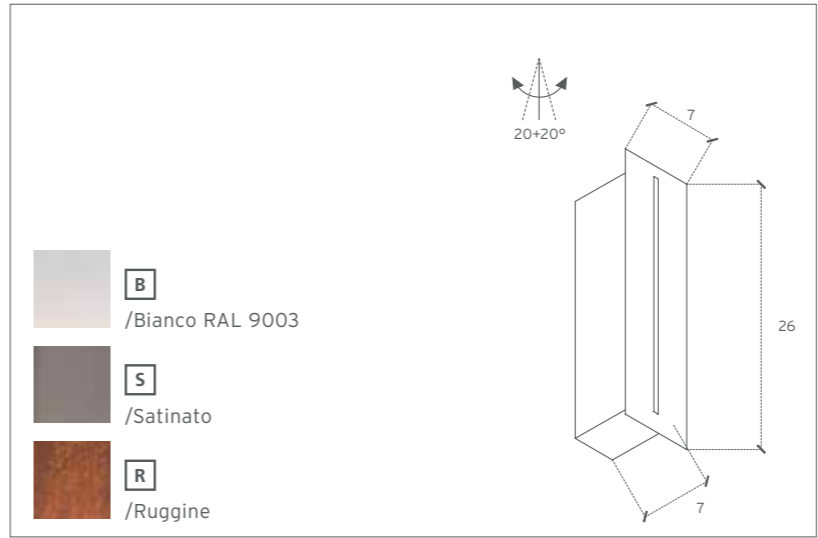

doppiotaglio

cod. 605/B
 cod. 606/R
 cod. 607/S

Lampada ad incasso da parete o soffitto
 in acciaio inox satinato, bianco o ruggine

Wall or ceiling recessed lamp in brushed
 stainless steel, white painted or in iron-rust

kg. 0,97

 LED 2x GU4 12V								24	
 Max 2x20W GU4 12V								24	