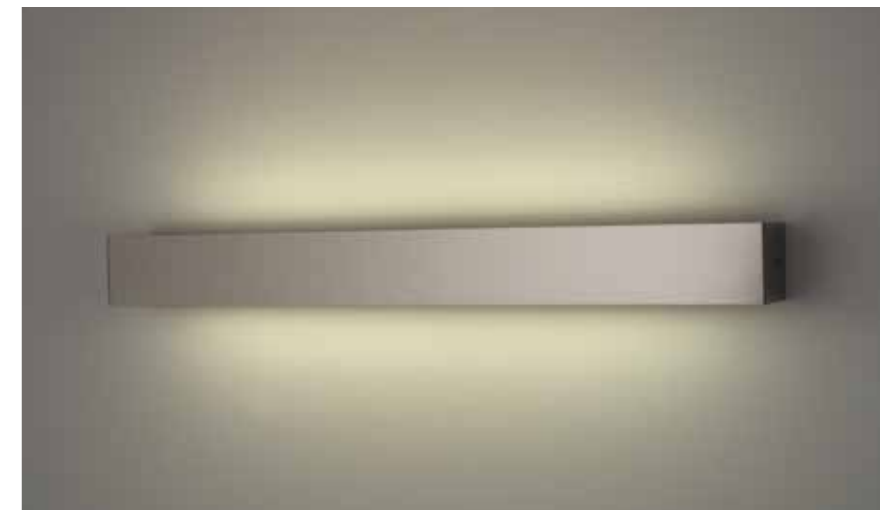

ticinque 24

cod. 800/S
cod. 801/L
cod. 802/B
cod. 803/R

Lampada da parete per interni in acciaio inox lucido, satinato,
nella finitura bianco o ruggine.
Monta lampada fluorescente 1x24W G5

Indoor wall lamp fixed with a base in stainless steel
with 1x24W G5 fluorescent lamp.
Available in polished or brushed stainless steel, in rust effect or in white.

kg. 1,55