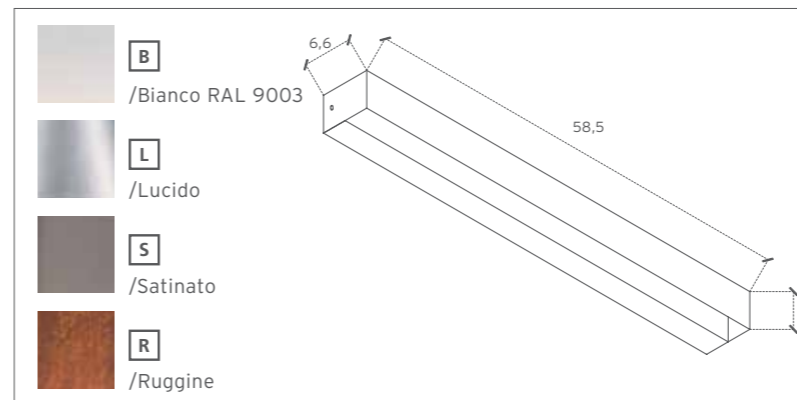

## ticinque 24

cod. 800/S  
cod. 801/L  
cod. 802/B  
cod. 803/R

Lampada da parete per interni in acciaio inox lucido, satinato,  
nella finitura bianco o ruggine.  
Monta lampada fluorescente 1x24W G5

Indoor wall lamp fixed with a base in stainless steel  
with 1x24W G5 fluorescent lamp.  
Available in polished or brushed stainless steel, in rust effect or in white.

kg. 1,55

 1X24W G5 220V    IP20   