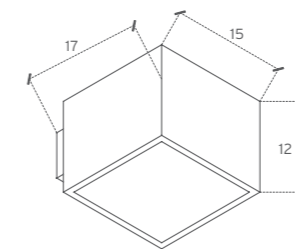

sottosopra

cod. 125/L
cod. 126/S
cod. 136/R
cod. 139/B

1x150W

cod. 600/L
cod. 601/S
cod. 602/R
cod. 603/B

2x18W

cod. 170/L
cod. 175/S
cod. 176/R
cod. 177/B

LED 2x12W

cod. 178/B
cod. 179/L
cod. 180/R
cod. 181/S

LED 3x12W

Lampada a parete a luce diretta-indiretta,
in acciaio inox lucido, satinato, ruggine e bianco, vetro satinato

Wall lamp with direct-indirect lighting
in polished, in brushed stainless steel, in iron-rust and white, frosted glass

kg. 1,45

vetro satinato incluso /
frosted glass included
cod. 503

B

/Bianco RAL 9003

L

/Lucido

S

/Satinato

R

/Ruggine

Max 1X150W E14 C35 220V

DULUX 2X18W Gx24 d-2

LED 2X12W | LED 3X12W 3000K 220V